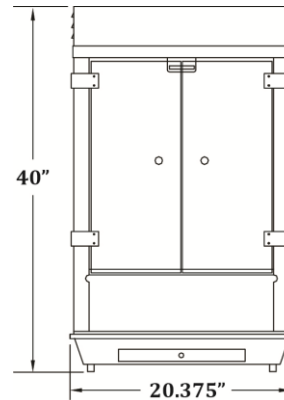

GOLD MEDAL® PRODUCTS CO.

Pro Pop 12 Unimaxx

Model No. 2214ST

Specifications

General image shown for reference only.

Overall Dimensions:

Width: 20.375"
Depth: 20.625"
Height: 40"

Features:

- 12/14 oz. Stainless Steel Kettle
- LED Lighted Sign

Electrical - Domestic

120V
1400 WATTS 60 Hz
(NEMA 5-15P) Plug

Plug Type:

Agency Approvals:

Gold Medal Products Co.
10700 Medallion Drive, Cincinnati, OH 45241