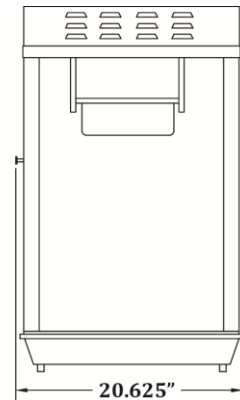

GOLD MEDAL® PRODUCTS CO.

Pro Pop 12 Unimaxx

Model No. 2214ST

Specifications

General image shown for reference only.

Overall Dimensions:

Width: 20.375"
Depth: 20.625"
Height: 40"

Features:

- 12/14 oz. Stainless Steel Kettle
- LED Lighted Sign

Electrical - Domestic

120V
1400 WATTS 60 Hz
(NEMA 5-15P) Plug

Plug Type:

Agency Approvals:

Gold Medal Products Co.
10700 Medallion Drive, Cincinnati, OH 45241